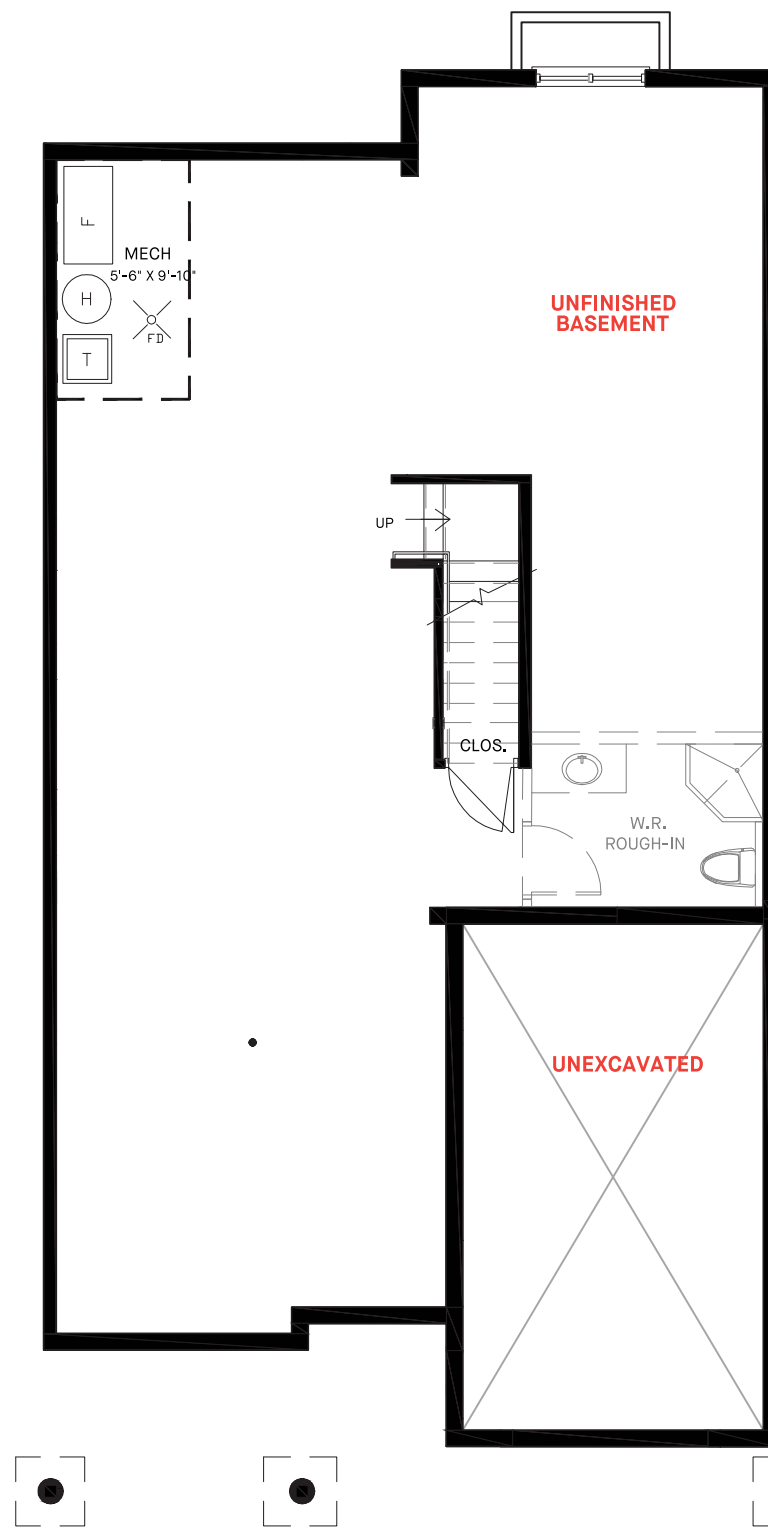

# WESTLINKS DAWN COE

Artist's concept only. Plans are subject to change.

**BASEMENT PLAN**

**GROUND FLOOR PLAN**

**LOFT PLAN**