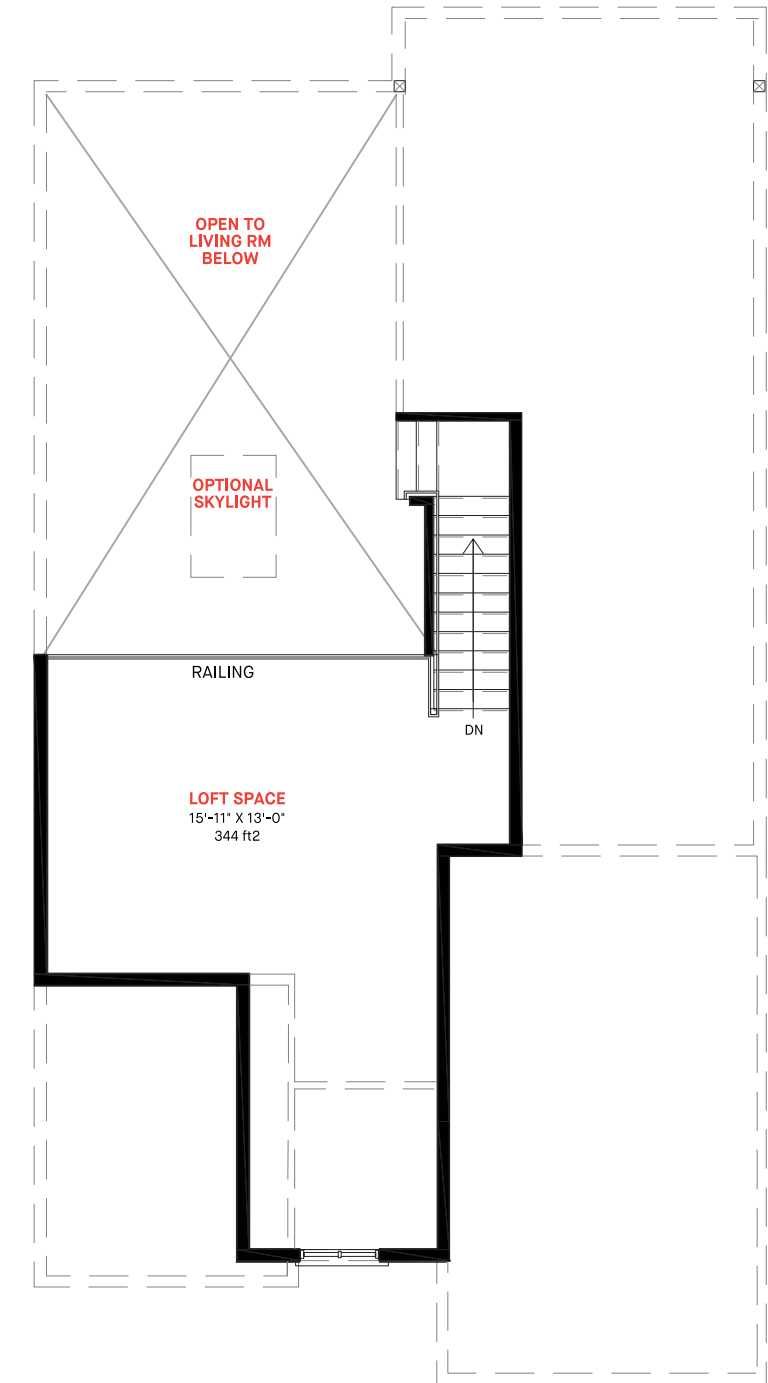

# WESTLINKS DAWN COE

Artist's concept only. Plans are subject to change.

**BASEMENT PLAN**

**GROUND FLOOR PLAN**

**LOFT PLAN**