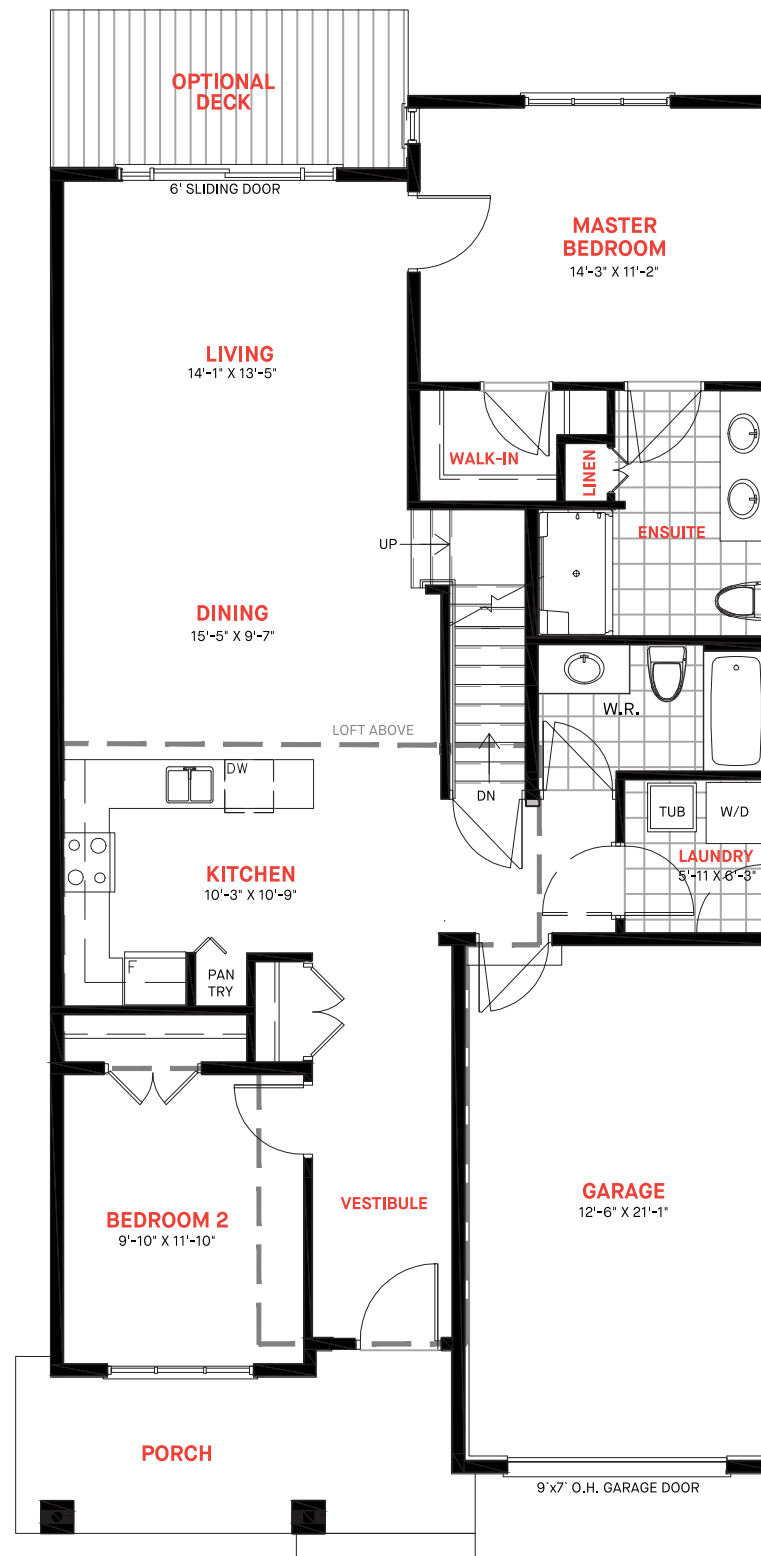

# WESTLINKS DAWN COE

Artist's concept only. Plans are subject to change.

**BASEMENT PLAN**

**GROUND FLOOR PLAN**

**LOFT PLAN**